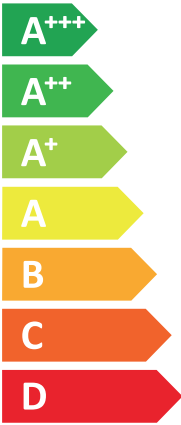

ENERG  
енергия · ενέργεια

**VISSMANN**

**VITOCAL 222-S, AWBT-M-E 221.C06**

A++

A

Two icons representing sound power levels. The top icon shows a speaker inside a house with the text '39 dB' below it. The bottom icon shows a speaker outside a house with the text '54 dB' below it.

A legend for the power output zones, consisting of three colored squares with corresponding text: a dark blue square for '8 kW', a medium blue square for '6 kW', and a light blue square for '3 kW'.

2019