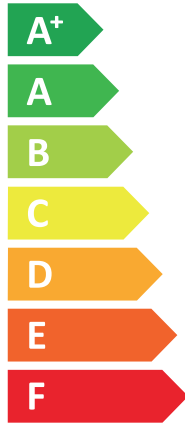

ENERG  
енергия · ενέργεια

**VISSMANN**

**VITOCAL 222-S, AWBT-M-E 221.C06**

A++

A

Two icons representing sound power levels. The top icon shows a speaker inside a house with the text '39 dB' below it. The bottom icon shows a speaker outside a house with the text '54 dB' below it.

A legend for the power output zones, consisting of three colored squares with corresponding text: a dark blue square for '8 kW', a medium blue square for '6 kW', and a light blue square for '3 kW'.

2019